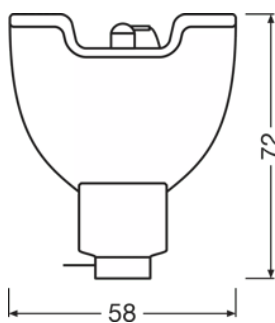

Sirius HRI 330W XL

SIRIUS HRI 371W