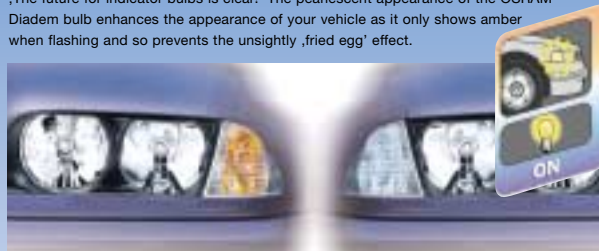

DIADEM® – Indicator Bulbs

„The future for indicator bulbs is clear!“ The pearlescent appearance of the OSRAM Diadem bulb enhances the appearance of your vehicle as it only shows amber when flashing and so prevents the unsightly ‚fried egg‘ effect.