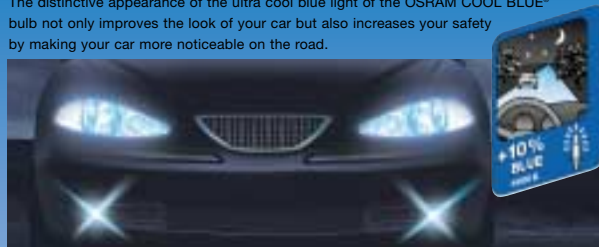

The COOL BLUE®-Range

The distinctive appearance of the ultra cool blue light of the OSRAM COOL BLUE® bulb not only improves the look of your car but also increases your safety by making your car more noticeable on the road.